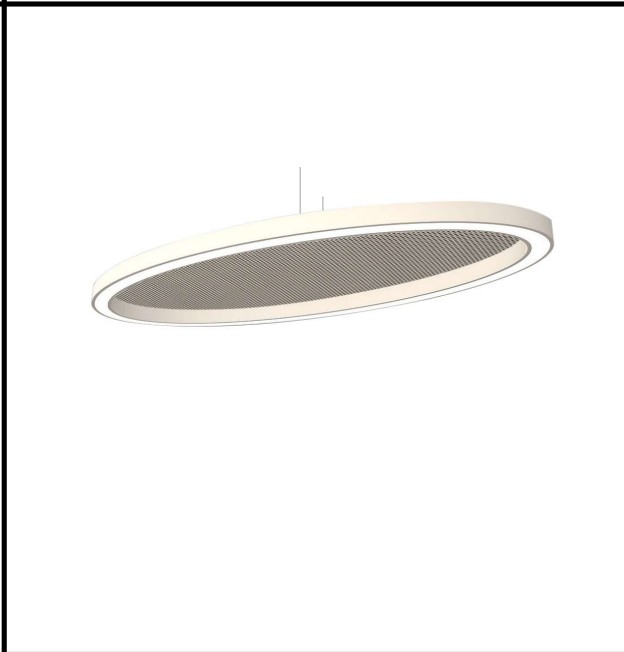

Sovitron Interior Pvt.Ltd.

Model Name	Jetta Ring Oval Acoustic Pendant /DLARJOADPD-35
Description	Architectural Light

Technical description	Image
-----------------------	-------

Dimension	Custom dimension H=60/90/95mm
Frame	Aluminium
Color Tempertaure	3000K
Power	35W
Total Luminous Flux	2800 lm
Efficacy	80 lm/W
IP rating	50
Color Rendering	≥80
Mounting	Pendant
Optics	White Opal Diffuser + Acoustic
Dimming	NON-Dimmable
Operating Voltage	220-240 VAC
Standard Lifetime	L70 minimum at 50,000 burning hours