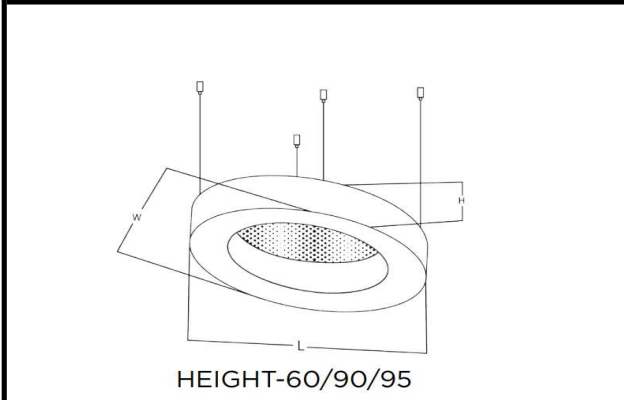

Sovitron Interior Pvt.Ltd.

Model Name	Jetta Ring Oval Acoustic Pendant /DLARJOADPD-35
Description	Architectural Light

Technical description	Image
-----------------------	-------

Dimension	Custom dimension H=60/90/95mm
Frame	Aluminium
Color Tempertaure	3000K
Power	35W
Total Luminous Flux	2800 lm
Efficacy	80 lm/W
IP rating	50
Color Rendering	≥80
Mounting	Pendant
Optics	White Opal Diffuser + Acoustic
Dimming	NON-Dimmable
Operating Voltage	220-240 VAC
Standard Lifetime	L70 minimum at 50,000 burning hours

Dimension diagram

Remarks:-

Custom dimension, coating and installation available upon request

Address: Plot #7 Saroorpur-Nangla Industrial Area,Ballabgharh-Sohna Road,Faridabad-121005

Email: info@sovitron.com